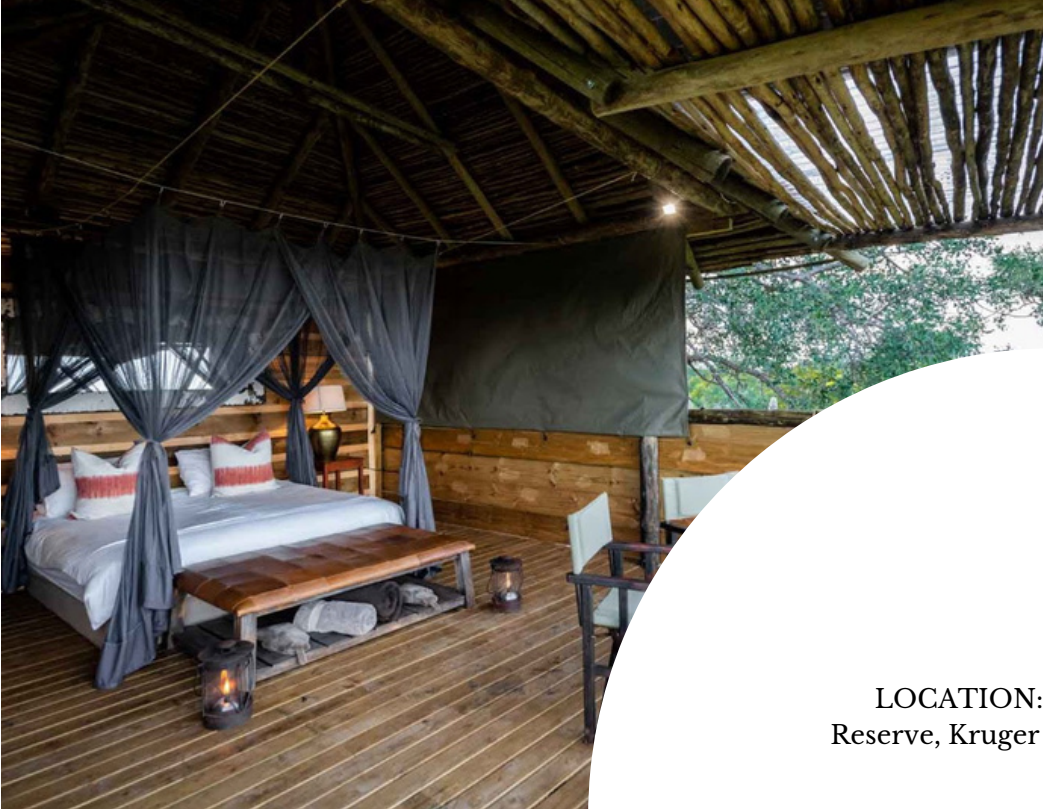

LOCATION: Klaserie Game Reserve, Kruger Park, South Africa

**SLEEP OUT @**  
**AFRICA ON FOOT**

LOCATION: Makalali Game Reserve, Kruger Park, South Africa

**STAR BED @**  
**GARONGA**

LOCATION: Tswalu Kalahari  
Reserve, Kalahari, South Africa