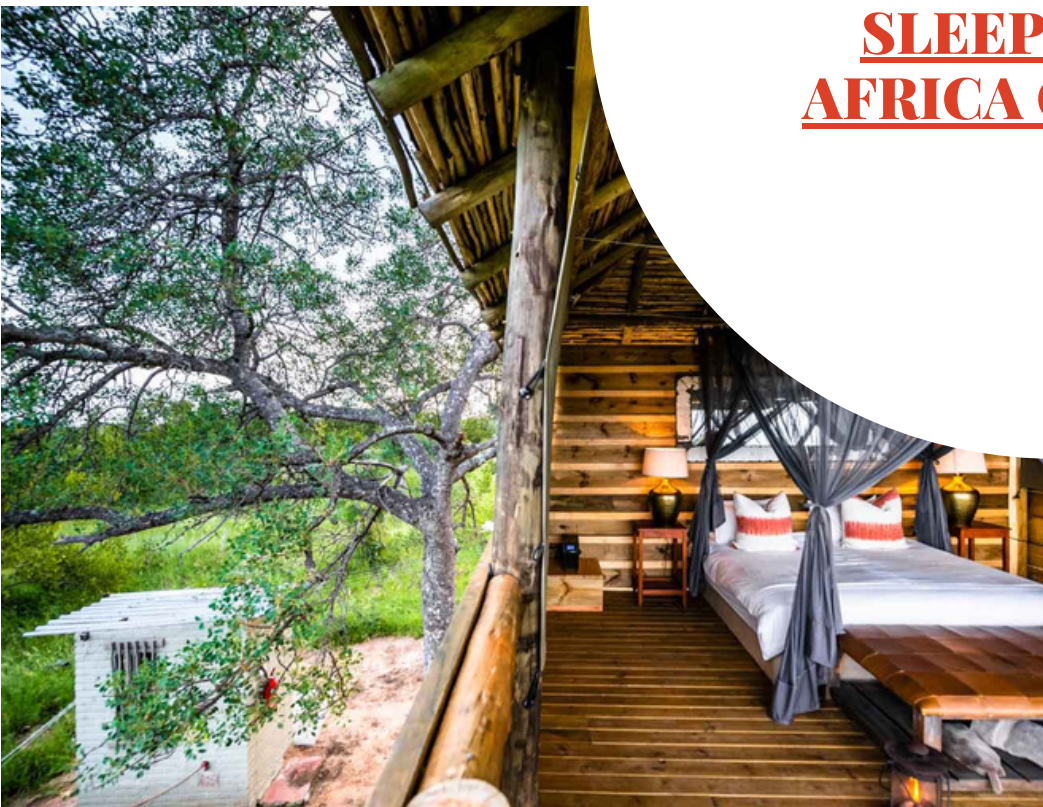

SLEEP OUT @
AFRICA ON FOOT