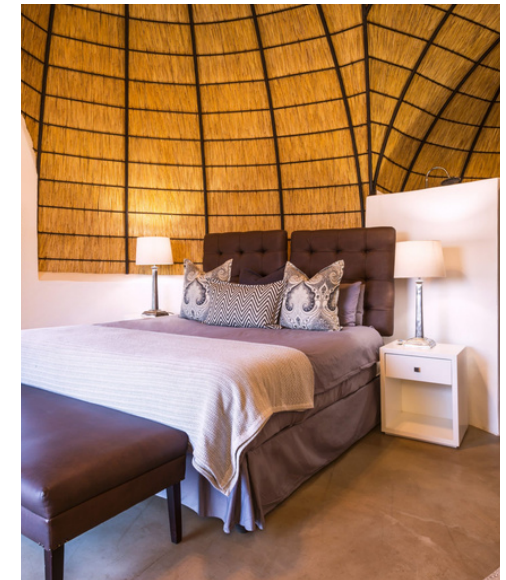

LITTLE BAYETE ZULU

LOCATION: MANYONI PRIVATE GAME RESERVE

INCLUSIONS: BAYETE PRIVATE CAN BE BOOKED ON A SELF CATERING BASIS OR A FULLY INCLUSIVE BASIS. SELF CATERED INCLUDES A PRIVATE GUIDE, VEHICLE AND HOUSEKEEPING STAFF WHILE FULLY INCLUSIVE OFFERS ALL THE ABOVE AS WELL AS ALL MEALS

EXCLUSIONS: VISAS, TRANSFERS, PARK FEES, LAUNDRY, GRATUITIES AND ITEMS OF A PERSONAL NATURE

NO OF ROOMS: 4

CHILD POLICY: CHILDREN OF ALL AGES ACCEPTED

ACTIVITIES: GAME DRIVES

CONTACT DETAILS

20 CONSTANTIA GLEN, LOCHNER
ROAD, CONSTANTIA, CAPE TOWN

www.greenafricasafaris.com
+27 72 135 1817