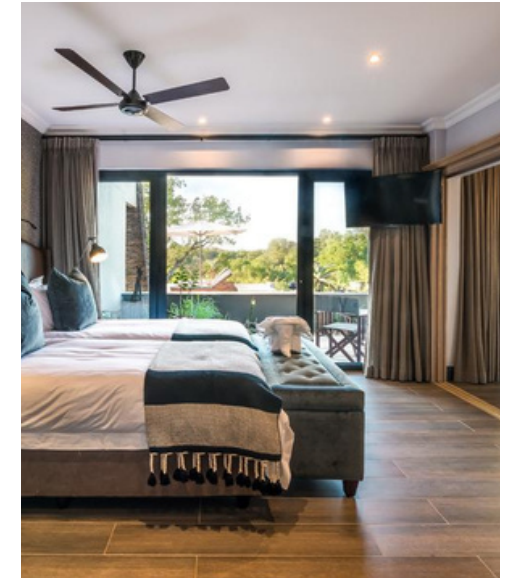

MANGWA LODGE

LOCATION: ELEPHANT POINT, KRUGER PARK

INCLUSIONS: ACCOMMODATION AND HOUSEKEEPING SERVICES (FULLY INCLUSIVE OPTION AVAILABLE UPON REQUEST)

EXCLUSIONS: MEALS, BEVERAGES, PARK FEES, ACTIVITIES, ITEMS OF A PERSONAL NATURE

NO OF ROOMS: 4

CHILD POLICY: CHILDREN OF ALL AGES WELCOME

ACTIVITIES: GAME DRIVES IN KRUGER PARK, BLYDE RIVER CANYON, MOHOLOHOLO, BOAT CRUISES ON THE OLIPHANTS, CULTURAL TOURS

CONTACT DETAILS

20 CONSTANTIA GLEN, LOCHNER ROAD, CONSTANTIA, CAPE TOWN

www.greenafricasafaris.com
+27 72 135 1817