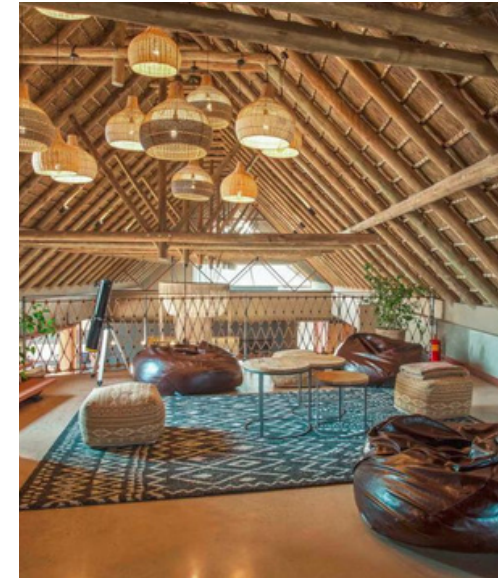

UMGANU LODGE

LOCATION: ELEPHANT POINT, KRUGER PARK

INCLUSIONS: ACCOMMODATION AND HOUSEKEEPING SERVICES (FULLY INCLUSIVE OPTION AVAILABLE UPON REQUEST)

EXCLUSIONS: MEALS, BEVERAGES, PARK FEES, ACTIVITIES, ITEMS OF A PERSONAL NATURE

NO OF ROOMS: 5

CHILD POLICY: CHILDREN OF ALL AGES WELCOME

ACTIVITIES: GAME DRIVES IN KRUGER PARK, BLYDE RIVER CANYON, MOHOLOHOLO, BOAT CRUISES ON THE OLIPHANTS, CULTURAL TOURS

CONTACT DETAILS

20 CONSTANTIA GLEN, LOCHNER ROAD, CONSTANTIA, CAPE TOWN

www.greenafricasafaris.com
+27 72 135 1817