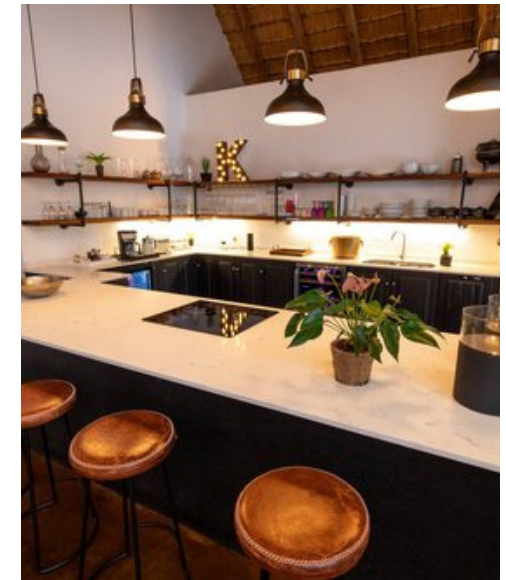

KINGLY VILLA

LOCATION: PHALABORWA (30 METERS FROM KRUGER PARK)

INCLUSIONS: ACCOMMODATION AND HOUSEKEEPING SERVICES (FULLY INCLUSIVE OPTION AVAILABLE UPON REQUEST)

EXCLUSIONS: MEALS, BEVERAGES, PARK FEES, ACTIVITIES, ITEMS OF A PERSONAL NATURE

NO OF ROOMS: 4

CHILD POLICY: CHILDREN OF ALL AGES WELCOME

ACTIVITIES: GAME DRIVES IN KRUGER PARK, BLYDE RIVER CANYON, MOHOLOHOLO, BOAT CRUISES ON THE OLIPHANTS, CULTURAL TOURS

CONTACT DETAILS

20 CONSTANTIA GLEN, LOCHNER ROAD, CONSTANTIA, CAPE TOWN

www.greenafricasafaris.com
+27 72 135 1817