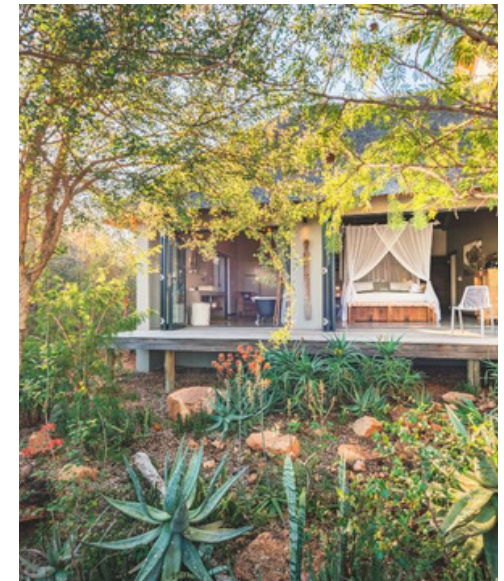

MATUMI LODGE

LOCATION: ELEPHANT POINT, KRUGER PARK

INCLUSIONS: ACCOMMODATION AND HOUSEKEEPING SERVICES (FULLY INCLUSIVE OPTION AVAILABLE UPON REQUEST)

EXCLUSIONS: MEALS, BEVERAGES, PARK FEES, ACTIVITIES, ITEMS OF A PERSONAL NATURE

NO OF ROOMS: 2

CHILD POLICY: CHILDREN OF ALL AGES WELCOME

ACTIVITIES: GAME DRIVES IN KRUGER PARK, BLYDE RIVER CANYON, MOHOLOHOLO, BOAT CRUISES ON THE OLIPHANTS, CULTURAL TOURS

CONTACT DETAILS

20 CONSTANTIA GLEN, LOCHNER ROAD, CONSTANTIA, CAPE TOWN

www.greenafricasafaris.com
+27 72 135 1817