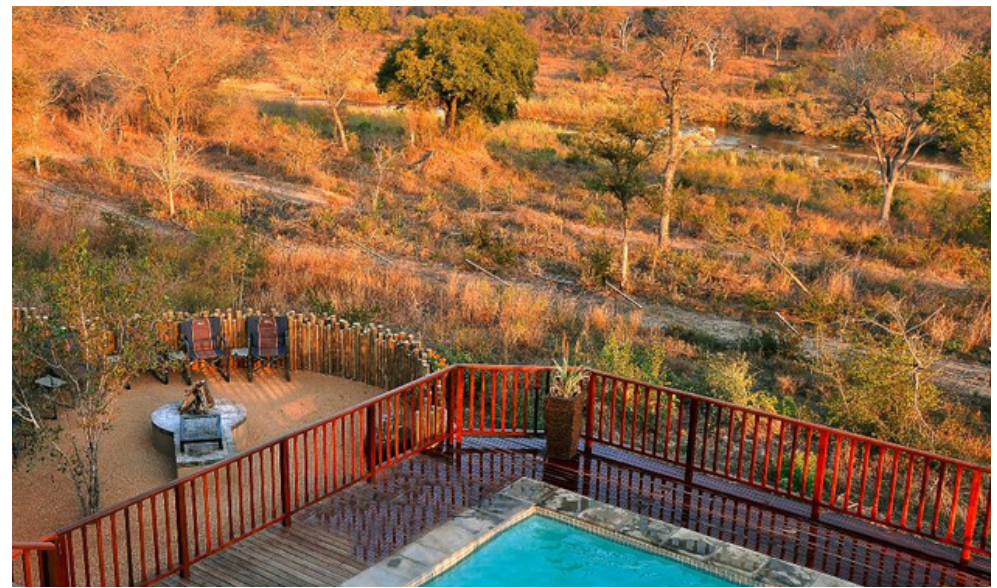

NYARHI LODGE

LOCATION: ELEPHANT POINT, KRUGER PARK

INCLUSIONS: ACCOMMODATION AND HOUSEKEEPING SERVICES (FULLY INCLUSIVE OPTION AVAILABLE UPON REQUEST)

EXCLUSIONS: MEALS, BEVERAGES, PARK FEES, ACTIVITIES, ITEMS OF A PERSONAL NATURE

NO OF ROOMS: 3

CHILD POLICY: CHILDREN OF ALL AGES WELCOME

ACTIVITIES: GAME DRIVES IN KRUGER PARK, BLYDE RIVER CANYON, MOHOLOHOLO, BOAT CRUISES ON THE OLIPHANTS, CULTURAL TOURS

CONTACT DETAILS

20 CONSTANTIA GLEN, LOCHNER
ROAD, CONSTANTIA, CAPE TOWN

www.greenafricasafaris.com
+27 72 135 1817