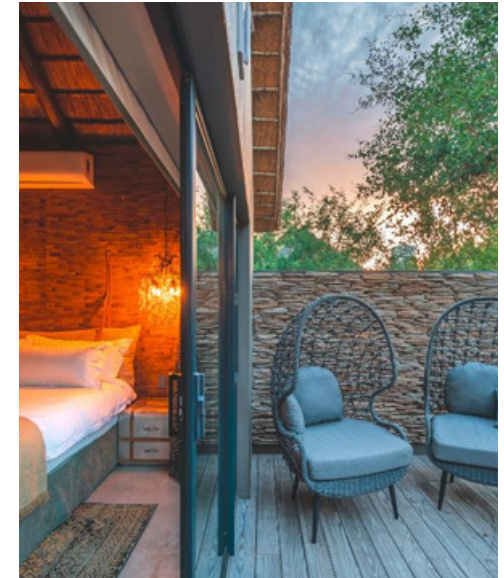

NKWAHLE LODGE

LOCATION: ELEPHANT POINT, KRUGER PARK

INCLUSIONS: ACCOMMODATION AND HOUSEKEEPING SERVICES (FULLY INCLUSIVE OPTION AVAILABLE UPON REQUEST)

EXCLUSIONS: MEALS, BEVERAGES, PARK FEES, ACTIVITIES, ITEMS OF A PERSONAL NATURE

NO OF ROOMS: 4

CHILD POLICY: CHILDREN OF ALL AGES WELCOME

ACTIVITIES: GAME DRIVES IN KRUGER PARK, BLYDE RIVER CANYON, MOHOLOHOLO, BOAT CRUISES ON THE OLIPHANTS, CULTURAL TOURS

CONTACT DETAILS

20 CONSTANTIA GLEN, LOCHNER
ROAD, CONSTANTIA, CAPE TOWN

www.greenafricasafaris.com
+27 72 135 1817