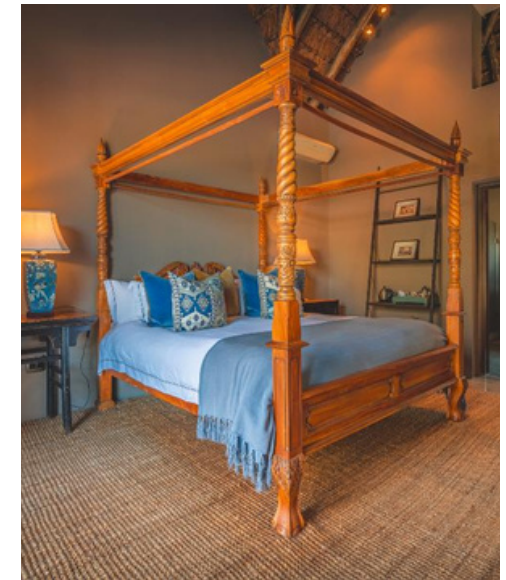

LODGE 23

LOCATION: ELEPHANT POINT, KRUGER PARK

INCLUSIONS: ACCOMMODATION AND HOUSEKEEPING SERVICES (FULLY INCLUSIVE OPTION AVAILABLE UPON REQUEST)

EXCLUSIONS: MEALS, BEVERAGES, PARK FEES, ACTIVITIES, ITEMS OF A PERSONAL NATURE

NO OF ROOMS: 4

CHILD POLICY: CHILDREN OF ALL AGES WELCOME

ACTIVITIES: GAME DRIVES IN KRUGER PARK, BLYDE RIVER CANYON, MOHOLOHOLO, BOAT CRUISES ON THE OLIPHANTS, CULTURAL TOURS

CONTACT DETAILS

20 CONSTANTIA GLEN, LOCHNER ROAD, CONSTANTIA, CAPE TOWN

www.greenafricasafaris.com
+27 72 135 1817