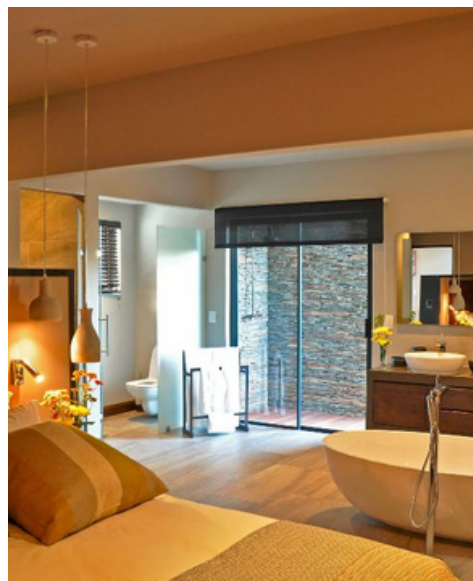

NGALA LODGE

LOCATION: ELEPHANT POINT, KRUGER PARK

INCLUSIONS: ACCOMMODATION AND HOUSEKEEPING SERVICES (FULLY INCLUSIVE OPTION AVAILABLE UPON REQUEST)

EXCLUSIONS: MEALS, BEVERAGES, PARK FEES, ACTIVITIES, ITEMS OF A PERSONAL NATURE

NO OF ROOMS: 4

CHILD POLICY: CHILDREN OF ALL AGES WELCOME

ACTIVITIES: GAME DRIVES IN KRUGER PARK, BLYDE RIVER CANYON, MOHOLOHOLO, BOAT CRUISES ON THE OLIPHANTS, CULTURAL TOURS

CONTACT DETAILS

20 CONSTANTIA GLEN, LOCHNER ROAD, CONSTANTIA, CAPE TOWN

www.greenafricasafaris.com
+27 72 135 1817