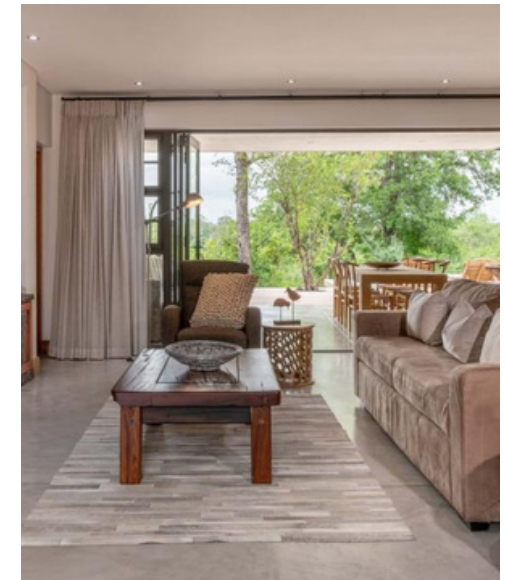

THE KWANE LODGE

LOCATION: ELEPHANT POINT, KRUGER PARK

INCLUSIONS: ACCOMMODATION AND HOUSEKEEPING SERVICES (FULLY INCLUSIVE OPTION AVAILABLE UPON REQUEST)

EXCLUSIONS: MEALS, BEVERAGES, PARK FEES, ACTIVITIES, ITEMS OF A PERSONAL NATURE

NO OF ROOMS: 3

CHILD POLICY: CHILDREN OF ALL AGES WELCOME

ACTIVITIES: GAME DRIVES IN KRUGER PARK, BLYDE RIVER CANYON, MOHOLOHOLO, BOAT CRUISES ON THE OLIPHANTS, CULTURAL TOURS

CONTACT DETAILS

20 CONSTANTIA GLEN, LOCHNER ROAD, CONSTANTIA, CAPE TOWN

www.greenafricasafaris.com
+27 72 135 1817