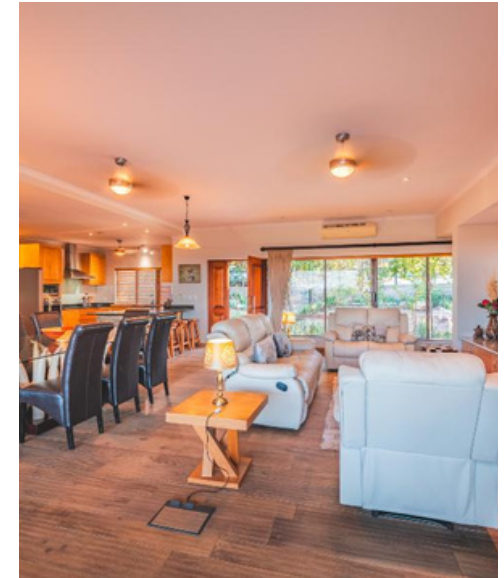

YINGWE LODGE

LOCATION: ELEPHANT POINT, KRUGER PARK

INCLUSIONS: ACCOMMODATION AND HOUSEKEEPING SERVICES (FULLY INCLUSIVE OPTION AVAILABLE UPON REQUEST)

EXCLUSIONS: MEALS, BEVERAGES, PARK FEES, ACTIVITIES, ITEMS OF A PERSONAL NATURE

NO OF ROOMS: 4

CHILD POLICY: CHILDREN OF ALL AGES WELCOME

ACTIVITIES: GAME DRIVES IN KRUGER PARK, BLYDE RIVER CANYON, MOHOLOHOLO, BOAT CRUISES ON THE OLIPHANTS, CULTURAL TOURS

CONTACT DETAILS

20 CONSTANTIA GLEN, LOCHNER
ROAD, CONSTANTIA, CAPE TOWN

www.greenafricasafaris.com
+27 72 135 1817