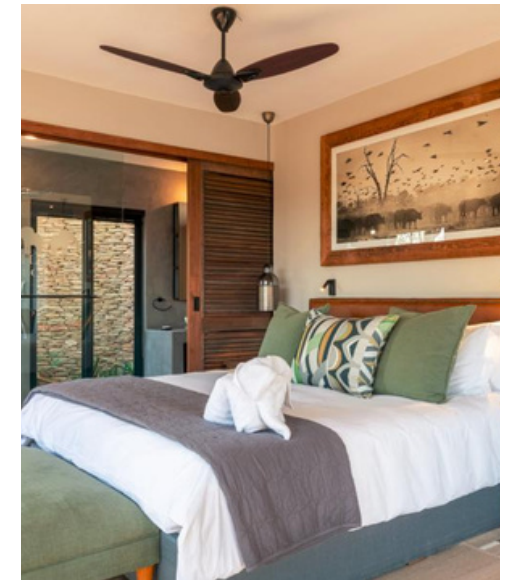

THANDA LODGE

LOCATION: ELEPHANT POINT, KRUGER PARK

INCLUSIONS: ACCOMMODATION AND HOUSEKEEPING SERVICES (FULLY INCLUSIVE OPTION AVAILABLE UPON REQUEST)

EXCLUSIONS: MEALS, BEVERAGES, PARK FEES, ACTIVITIES, ITEMS OF A PERSONAL NATURE

NO OF ROOMS: 4

CHILD POLICY: CHILDREN OF ALL AGES WELCOME

ACTIVITIES: GAME DRIVES IN KRUGER PARK, BLYDE RIVER CANYON, MOHOLOHOLO, BOAT CRUISES ON THE OLIPHANTS, CULTURAL TOURS

CONTACT DETAILS

20 CONSTANTIA GLEN, LOCHNER ROAD, CONSTANTIA, CAPE TOWN

www.greenafricasafaris.com
+27 72 135 1817