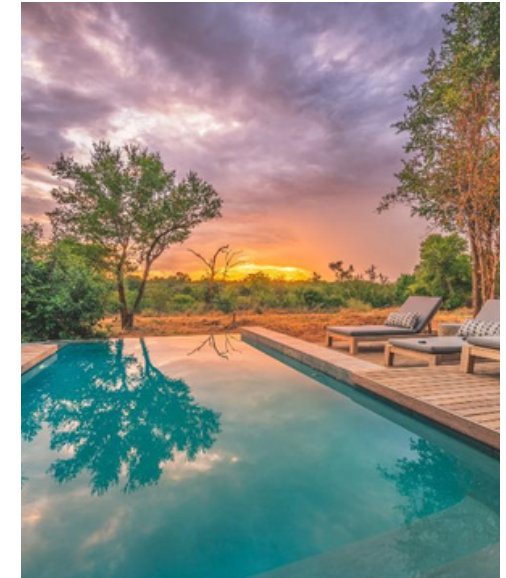

LAMULA LODGE

LOCATION: ELEPHANT POINT, KRUGER PARK

INCLUSIONS: ACCOMMODATION AND HOUSEKEEPING SERVICES (FULLY INCLUSIVE OPTION AVAILABLE UPON REQUEST)

EXCLUSIONS: MEALS, BEVERAGES, PARK FEES, ACTIVITIES, ITEMS OF A PERSONAL NATURE

NO OF ROOMS: 4

CHILD POLICY: CHILDREN OF ALL AGES WELCOME

ACTIVITIES: GAME DRIVES IN KRUGER PARK, BLYDE RIVER CANYON, MOHOLOHOLO, BOAT CRUISES ON THE OLIPHANTS, CULTURAL TOURS

CONTACT DETAILS

20 CONSTANTIA GLEN, LOCHNER ROAD, CONSTANTIA, CAPE TOWN

www.greenafricasafaris.com
+27 72 135 1817