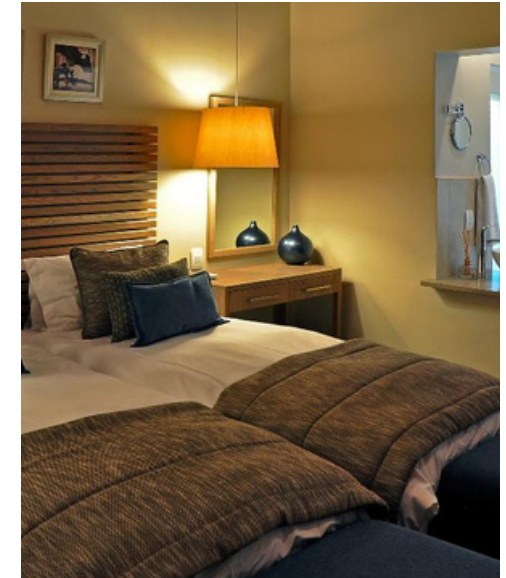

NYARHI LODGE

LOCATION: ELEPHANT POINT, KRUGER PARK

INCLUSIONS: ACCOMMODATION AND HOUSEKEEPING SERVICES (FULLY INCLUSIVE OPTION AVAILABLE UPON REQUEST)

EXCLUSIONS: MEALS, BEVERAGES, PARK FEES, ACTIVITIES, ITEMS OF A PERSONAL NATURE

NO OF ROOMS: 3

CHILD POLICY: CHILDREN OF ALL AGES WELCOME

ACTIVITIES: GAME DRIVES IN KRUGER PARK, BLYDE RIVER CANYON, MOHOLOHOLO, BOAT CRUISES ON THE OLIPHANTS, CULTURAL TOURS

CONTACT DETAILS

20 CONSTANTIA GLEN, LOCHNER
ROAD, CONSTANTIA, CAPE TOWN

www.greenafricasafaris.com
+27 72 135 1817