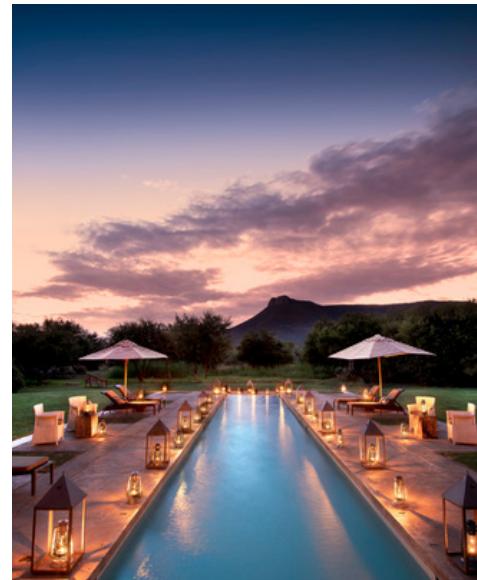

SAMARA MANOR

LOCATION: SAMARA PRIVATE GAME RESERVE

INCLUSIONS: ACCOMMODATION, MEALS, ACTIVITIES AND LOCAL BEVERAGES

EXCLUSIONS: VISAS, FLIGHTS AND PARK FEES

NO OF ROOMS: 4

CHILD POLICY: CHILDREN OF ALL AGES WELCOME

ACTIVITIES: GAME DRIVES, GUIDED WALKS, CONSERVATION ACTIVITIES

CONTACT DETAILS

20 CONSTANTIA GLEN, LOCHNER
ROAD, CONSTANTIA, CAPE TOWN

www.greenafricasafaris.com
+27 72 135 1817