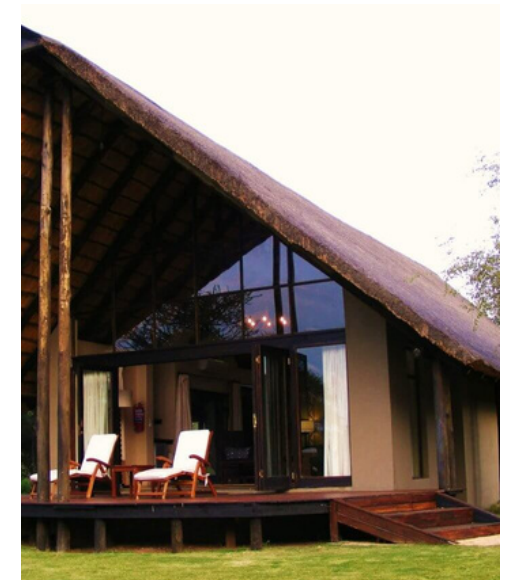

BUFFALO THORN **LODGE**

LOCATION: BLACK RHINO GAME RESERVE

INCLUSIONS: ACCOMMODATION, HOUSEKEEPING SERVICE,
PRIVATE VEHICLE AND PRIVATE GUIDE

EXCLUSIONS: MEALS, BEVERAGES, TRANSPORT, VISAS,
GRATUITIES, PARK FEES

NO OF ROOMS: 5 (2 FAMILY UNITS AND 3 CHALETS)

CHILD POLICY: CHILDREN OF ALL AGES WELCOME

ACTIVITIES: GAME DRIVES

CONTACT DETAILS

20 CONSTANTIA GLEN, LOCHNER
ROAD, CONSTANTIA, CAPE TOWN

www.greenafricasafaris.com
+27 72 135 1817