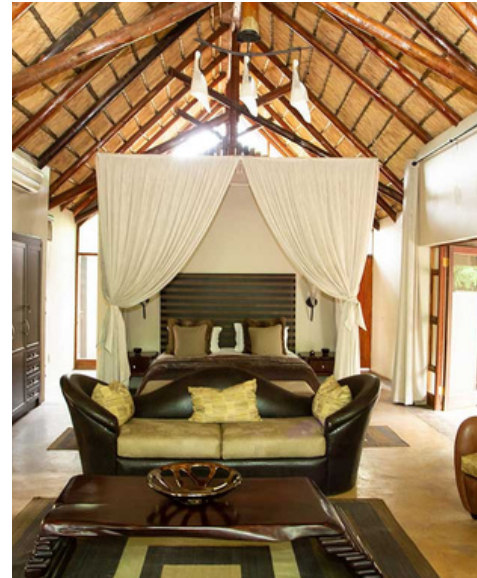

TAMBOTIE FOREST LODGE

LOCATION: BLACK RHINO GAME RESERVE

INCLUSIONS: ACCOMMODATION, HOUSEKEEPING SERVICE,
PRIVATE VEHICLE AND PRIVATE GUIDE

EXCLUSIONS: MEALS, BEVERAGES, TRANSPORT, VISAS,
GRATUITIES, PARK FEES

NO OF ROOMS: 4 (SLEEPS 8 GUESTS PLUS 4 CHILDREN
UNDER 10)

CHILD POLICY: CHILDREN OF ALL AGES WELCOME

ACTIVITIES: GAME DRIVES

CONTACT DETAILS

20 CONSTANTIA GLEN, LOCHNER
ROAD, CONSTANTIA, CAPE TOWN

www.greenafricasafaris.com
+27 72 135 1817