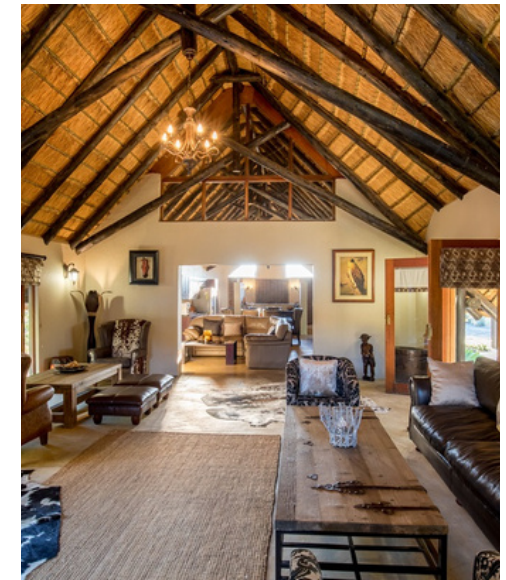

THUTLWA LODGE

LOCATION: BLACK RHINO GAME RESERVE

INCLUSIONS: ACCOMMODATION, HOUSEKEEPING SERVICE, PRIVATE VEHICLE AND PRIVATE GUIDE

EXCLUSIONS: MEALS, BEVERAGES, TRANSPORT, VISAS, GRATUITIES, PARK FEES

NO OF ROOMS: 4 (SLEEPS 10 GUESTS IN TOTAL)

CHILD POLICY: CHILDREN OF ALL AGES WELCOME

ACTIVITIES: GAME DRIVES

CONTACT DETAILS

20 CONSTANTIA GLEN, LOCHNER ROAD, CONSTANTIA, CAPE TOWN

www.greenafricasafaris.com
+27 72 135 1817