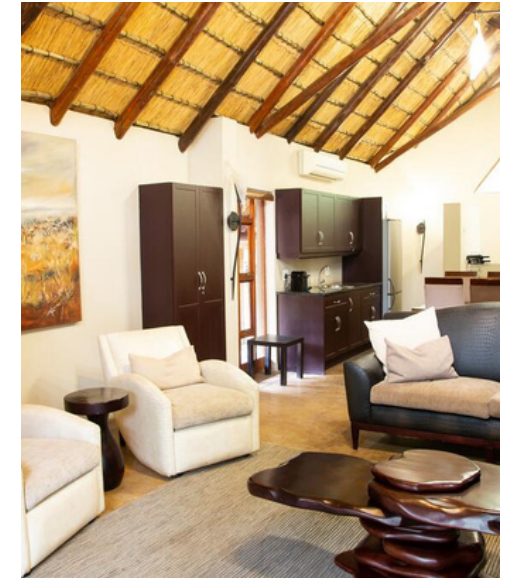

TAMBOTIE FOREST LODGE

LOCATION: BLACK RHINO GAME RESERVE

INCLUSIONS: ACCOMMODATION, HOUSEKEEPING SERVICE,
PRIVATE VEHICLE AND PRIVATE GUIDE

EXCLUSIONS: MEALS, BEVERAGES, TRANSPORT, VISAS,
GRATUITIES, PARK FEES

NO OF ROOMS: 4 (SLEEPS 8 GUESTS PLUS 4 CHILDREN
UNDER 10)

CHILD POLICY: CHILDREN OF ALL AGES WELCOME

ACTIVITIES: GAME DRIVES

CONTACT DETAILS

20 CONSTANTIA GLEN, LOCHNER
ROAD, CONSTANTIA, CAPE TOWN

www.greenafricasafaris.com
+27 72 135 1817