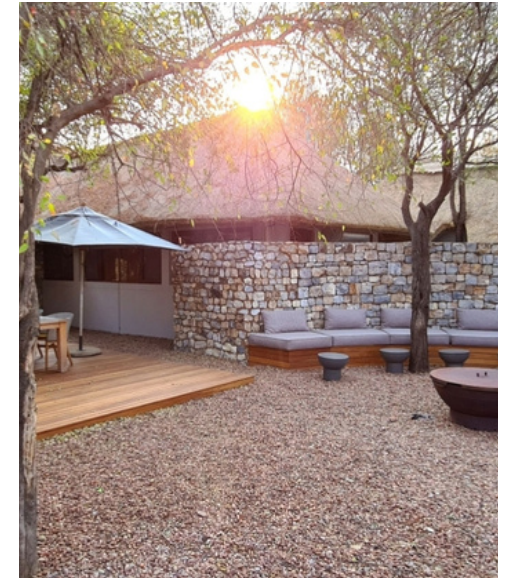

MOROKURU RIVER LODGE

LOCATION: MADIKWE GAME RESERVE

INCLUSIONS: ACCOMMODATION, MEALS, LOCAL BEVERAGES, GAME-VIEWING ACTIVITIES AND LAUNDRY

EXCLUSIONS: VISAS, TOP SHELF SPIRITS, RESERVE WINES AND CHAMPAGNE, FLIGHTS AND SPA TREATMENTS

NO OF ROOMS: 4 (MAX 6 ADULTS AND 4 SMALL KIDS)

CHILD POLICY: CHILDREN OF ALL AGES WELCOME

ACTIVITIES: GAME DRIVES, WALKING SAFARIS AND FISHING

CONTACT DETAILS

20 CONSTANTIA GLEN, LOCHNER
ROAD, CONSTANTIA, CAPE TOWN

www.greenafricasafaris.com
+27 72 135 1817