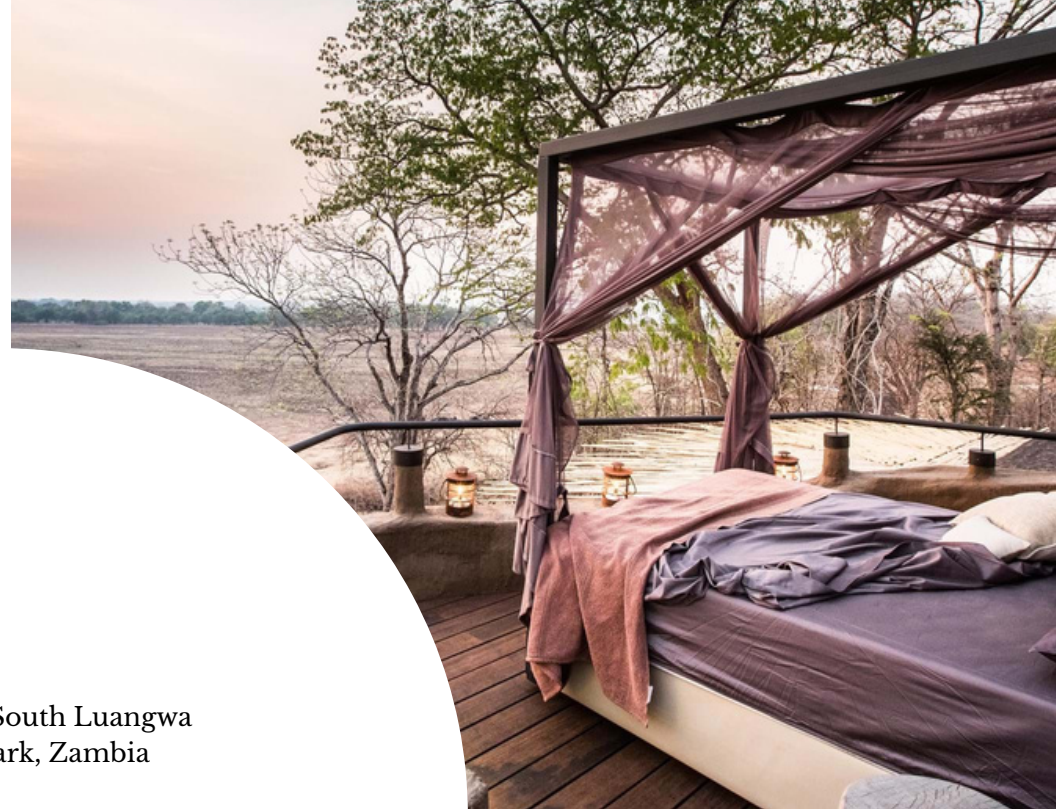

**THE SLEEP OUT @**  
**RUCKOMECHI**

LOCATION: Victoria Falls,  
Zimbabwe

**STAR BEDS @**  
**VICTORIA FALLS**  
**RIVER LODGE**

LOCATION: South Luangwa  
National Park, Zambia

**ELEPHANT HIDE**  
**STAR BED @**  
**KAINGO**

LOCATION: South Luangwa  
National Park, Zambia

**NUMBU STAR BED**  
**@ MWAMBA**

LOCATION: South Luangwa  
National Park, Zambia

**SLEEP OUT @ LION**  
**CAMP**

LOCATION: South Luangwa  
National Park, Zambia

## **STAR BED AT PUKU** **RIDGE**

LOCATION: South Luangwa  
National Park, Zambia

**SIGNATURE SLEEP**  
**OUT @ TIME AND**  
**TIDE LUANGWA**

LOCATION: Liuwa Plains,  
Zambia

**SIGNATURE SLEEP**  
**OUT @ TIME AND**  
**TIDE LIUWA**