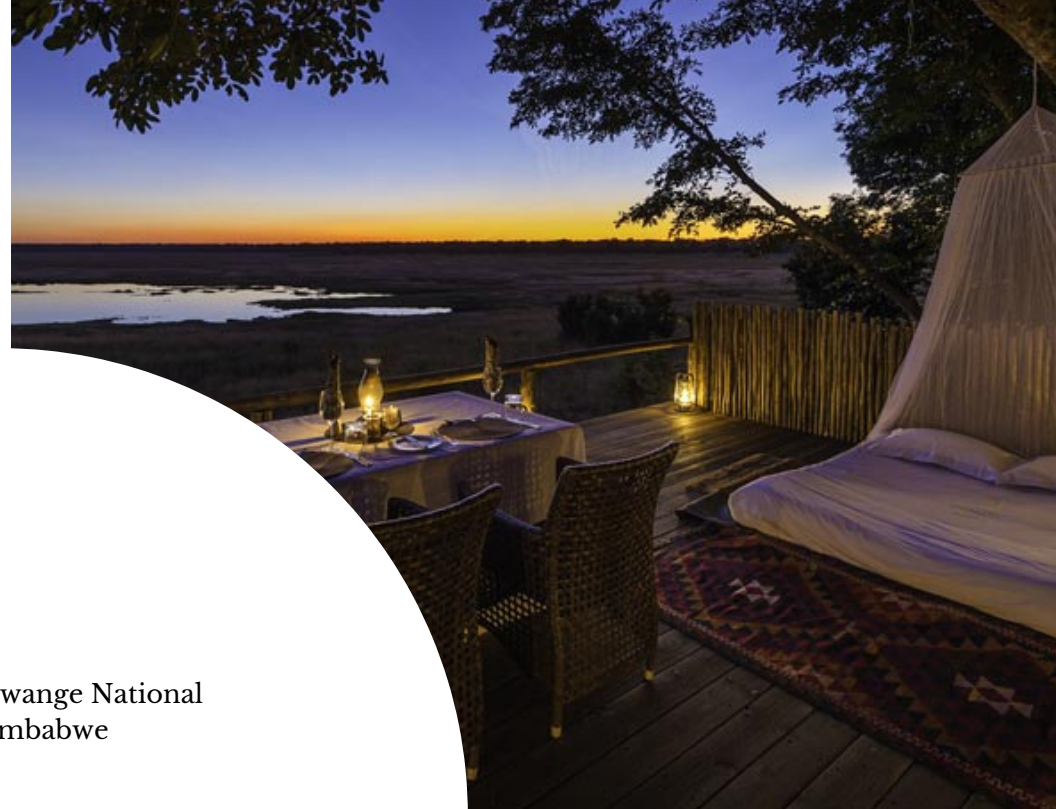

# ZIMBABWE, ZAMBIA AND MOZAMBIQUE

*Our comprehensive selection of Zimbabwe, Zambia and Mozambique's best sleep out safari options offering the ultimate "under African skies" experience.*

"Once you experience an Orange African Sky, a piece of your soul that you can never take back remains on the Horizon forever" - Adrian Bantich

LOCATION: Lake Malawi,  
Mozambique side of Lake Malawi

**SLEEP OUT @**  
**NKWICHI LODGE**

LOCATION: Hwange National  
Park, Zimbabwe

**SLEEP OUT@**  
**LITTLE MAKALOLO**

LOCATION: Hwange National  
Park, Zimbabwe

**THE SLEEP OUT @**  
**RUCKOMECHI**

LOCATION: Victoria Falls,  
Zimbabwe

**STAR BEDS @**  
**VICTORIA FALLS**  
**RIVER LODGE**

LOCATION: South Luangwa  
National Park, Zambia

**ELEPHANT HIDE**  
**STAR BED @**  
**KAINGO**