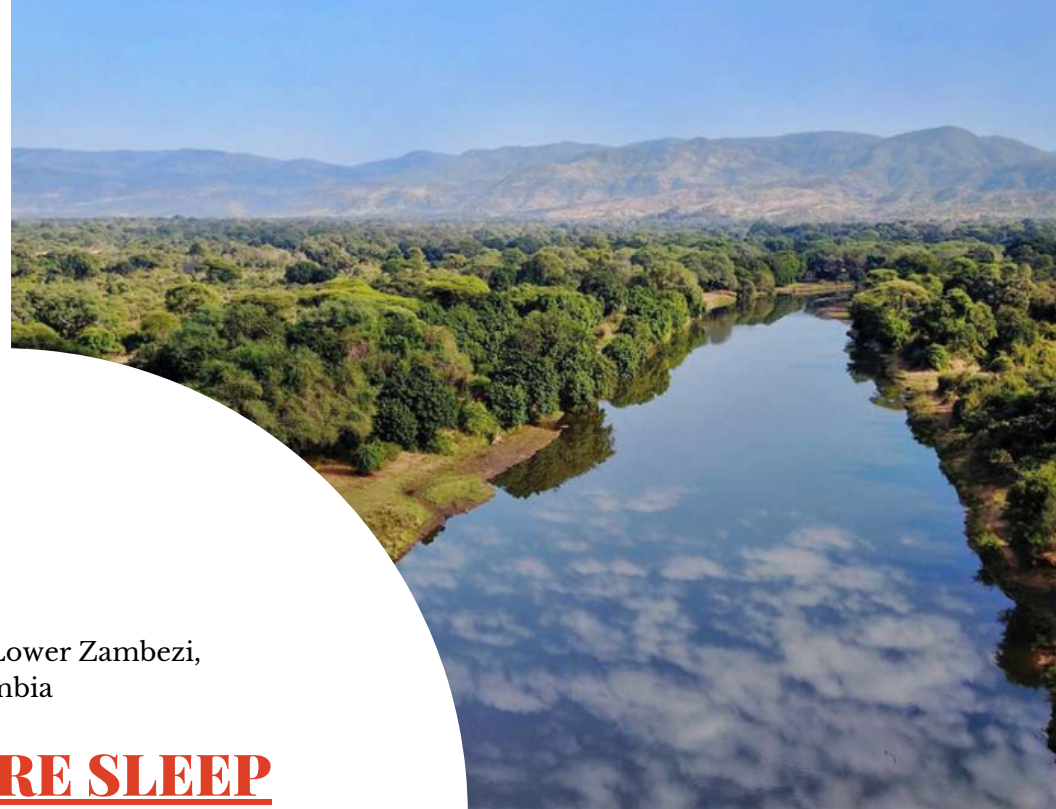

**THE SLEEP OUT @**  
**RUCKOMECHI**

LOCATION: Victoria Falls,  
Zimbabwe

**STAR BEDS @**  
**VICTORIA FALLS**  
**RIVER LODGE**

LOCATION: South Luangwa  
National Park, Zambia

**ELEPHANT HIDE**  
**STAR BED @**  
**KAINGO**

## **STAR BED AT PUKU** **RIDGE**

LOCATION: South Luangwa  
National Park, Zambia

**SIGNATURE SLEEP**  
**OUT @ TIME AND**  
**TIDE LUANGWA**

LOCATION: Liuwa Plains,  
Zambia

**SIGNATURE SLEEP**  
**OUT @ TIME AND**  
**TIDE LIUWA**

LOCATION: Lower Zambezi,  
Zambia

**SIGNATURE SLEEP**  
**OUT @ TIME AND**  
**TIDE LOWER**  
**ZAMBEZI**

LOCATION: Bazaruto  
Archipelago, Mozambique

**SLEEP OUT @**  
**ANANTARA**  
**MEDJUMBE**