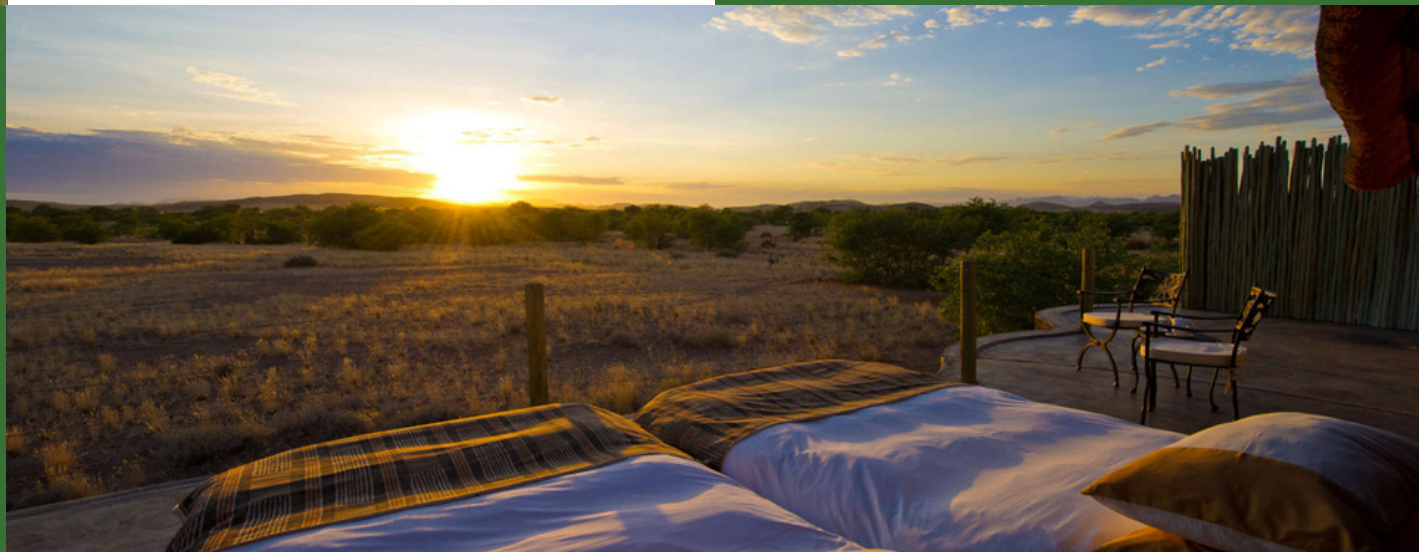

# BOTSWANA AND NAMIBIA

*Our comprehensive  
selection of Botswana  
and Namibia's best sleep  
out safari options  
offering the ultimate  
"under African skies"  
experience.*

"Once you experience an  
Orange African Sky, a  
piece of your soul that  
you can never take back  
remains on the Horizon  
forever" - Adrian Bantich