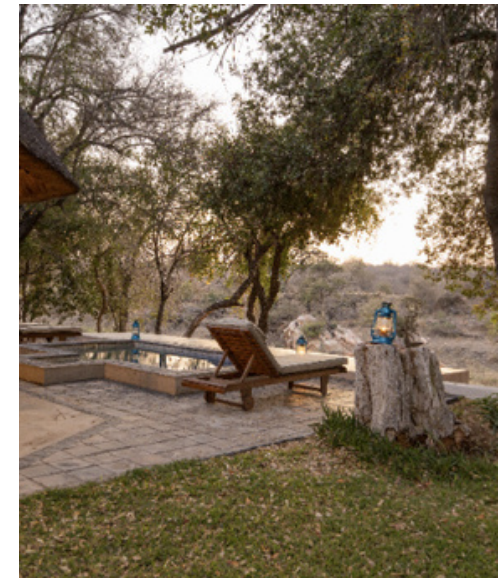

MACHATON PRIVATE CAMP

LOCATION: TIMBAVATI GAME RESERVE

INCLUSIONS: ACCOMMODATION, HOUSEKEEPER AND 2
GAMEDRIVES PER DAY

EXCLUSIONS: PARK FEES, MEALS, BEVERAGES, ITEMS OF A
PERSONAL NATURE

NO OF ROOMS: 3 (UP TO 12 GUESTS CAN BE
ACCOMMODATED)

CHILD POLICY: CHILDREN OF ALL AGES WELCOME

ACTIVITIES: GAME DRIVES AND WALKING SAFARIS

CONTACT DETAILS

20 CONSTANTIA GLEN, LOCHNER
ROAD, CONSTANTIA, CAPE TOWN

www.greenafricasafaris.com
+27 72 135 1817