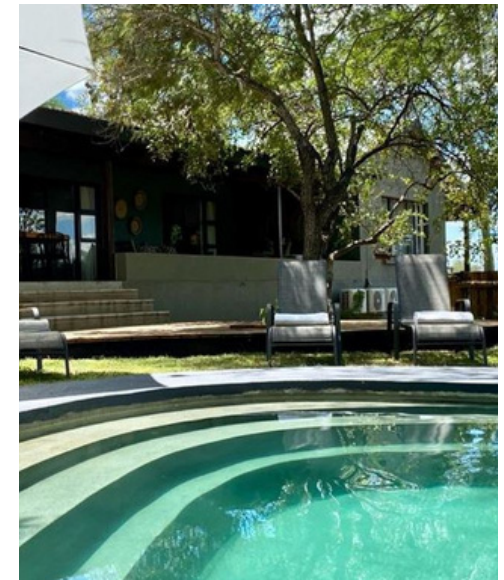

SIMBAVATI HOMESTEAD

LOCATION: KLASERIE GAME RESERVE

INCLUSIONS: ACCOMMODATION, HOUSEKEEPING AND 2 GAME DRIVES PER DAY

EXCLUSIONS: PARK FEES, MEALS, BEVERAGE, GRATUITIES, TRANSFERS, LAUNDRY AND ITEMS OF A PERSONAL NATURE

NO OF ROOMS: 5

CHILD POLICY: CHILDREN OF ALL AGES WELCOME

ACTIVITIES: GAME DRIVES AND WALKING SAFARIS

CONTACT DETAILS

20 CONSTANTIA GLEN, LOCHNER
ROAD, CONSTANTIA, CAPE TOWN

www.greenafricasafaris.com
+27 72 135 1817