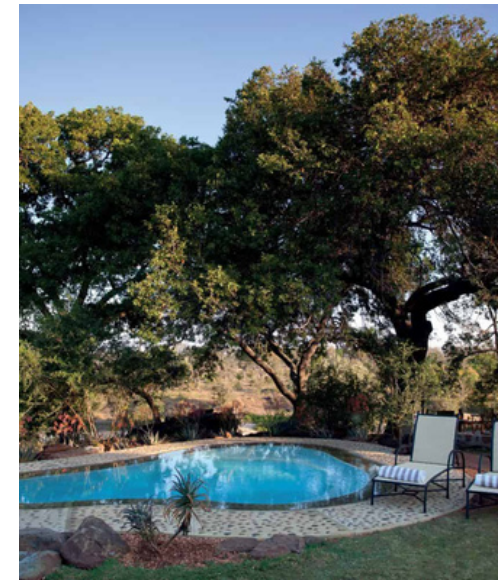

WATERBUCK PRIVATE CAMP

LOCATION: TIMBAVATI GAME RESERVE

INCLUSIONS: ACCOMMODATION, MEALS, GAME VIEWING
ACTIVITIES AND LOCAL BEVERAGES

EXCLUSIONS: VISAS, PREMIUM BEVERAGES, LAUNDRY,
FLIGHTS AND PARK FEES

NO OF ROOMS: 4

CHILD POLICY: CHILDREN OF ALL AGES WELCOME

ACTIVITIES: GAME DRIVES AND GUIDED WALKS

CONTACT DETAILS

20 CONSTANTIA GLEN, LOCHNER
ROAD, CONSTANTIA, CAPE TOWN

www.greenafricasafaris.com
+27 72 135 1817