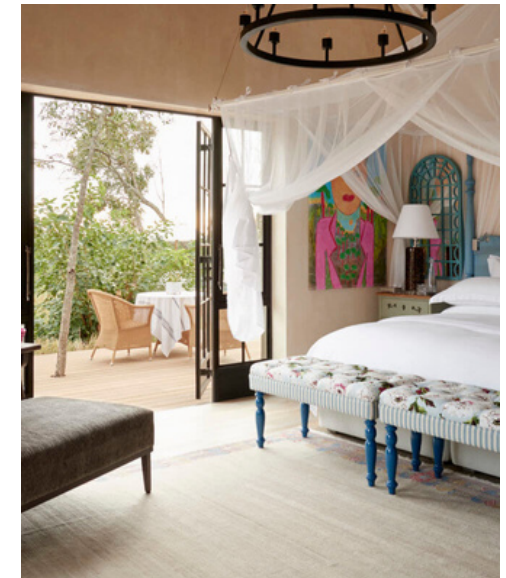

THE FARMSTEAD

LOCATION: THORNYBUSH GAME RESERVE

INCLUSIONS: ACCOMMODATION, MEALS, LOCAL BEVERAGES,
GAME ACTIVITIES AND LAUNDRY SERVICES

EXCLUSIONS: PREMIUM BEVERAGES, VISAS, PARK FEES,
GRATUITIES, ITEMS OF A PERSONAL NATURE AND FLIGHTS

NO OF ROOMS: 3

CHILD POLICY: CHILDREN OF ALL AGES WELCOME

ACTIVITIES: GAME DRIVES AND WALKING SAFARIS

CONTACT DETAILS

20 CONSTANTIA GLEN, LOCHNER
ROAD, CONSTANTIA, CAPE TOWN

www.greenafricasafaris.com
+27 72 135 1817