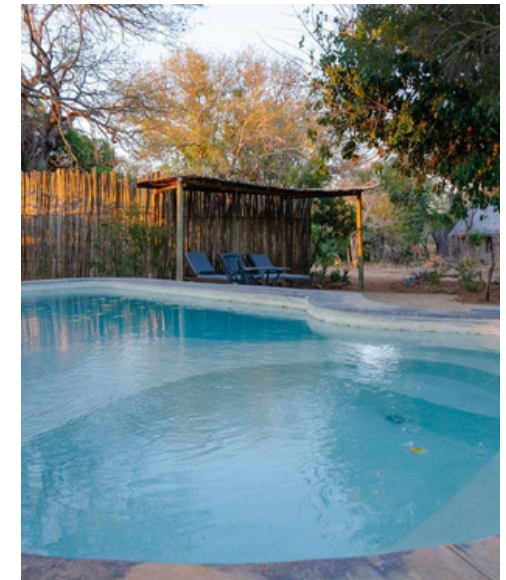

JAVA CAMP @ MOTSWARI

LOCATION: TIMBAVATI GAME RESERVE (MINIMUM 7 NIGHT STAY)

INCLUSIONS: ACCOMMODATION, HOUSEKEEPING AND 2 GAMEDRIVES PER DAY

EXCLUSIONS: MEALS, BEVERAGES, LAUNDRY, PARK FEES, TRANSFERS AND GRATUITIES

NO OF ROOMS: 5

CHILD POLICY: CHILDREN OF ALL AGES WELCOME

ACTIVITIES: GAME DRIVES AND WALKING SAFARIS

CONTACT DETAILS

20 CONSTANTIA GLEN, LOCHNER
ROAD, CONSTANTIA, CAPE TOWN

www.greenafricasafaris.com
+27 72 135 1817