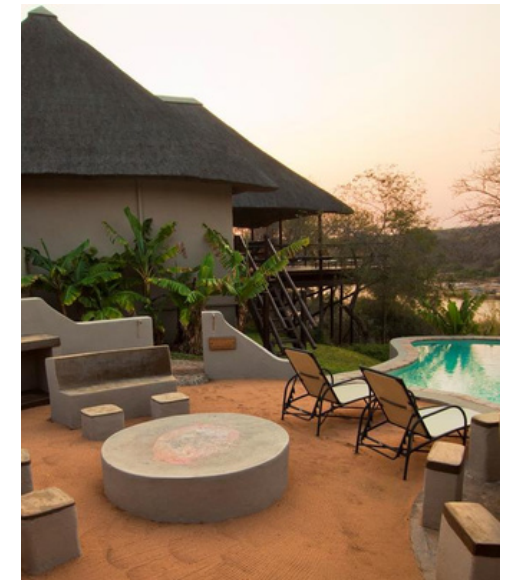

NYATI SAFARI LODGE

LOCATION: BALULE GAME RESERVE

INCLUSIONS: ACCOMMODATION, MEALS, LOCAL BEVERAGES,
HOUSEKEEPING AND 2 GAME DRIVES PER DAY

EXCLUSIONS: PARK FEES, GRATUITIES, TRANSFERS, LAUNDRY
AND ITEMS OF A PERSONAL NATURE

NO OF ROOMS: 2 - 6 BEDROOMS (ACCOMMODATING UP TO
14 GUESTS AT CHEETAH CAMP)

CHILD POLICY: CHILDREN OF ALL AGES WELCOME

ACTIVITIES: GAME DRIVES AND WALKING SAFARIS

CONTACT DETAILS

20 CONSTANTIA GLEN, LOCHNER
ROAD, CONSTANTIA, CAPE TOWN

www.greenafricasafaris.com
+27 72 135 1817