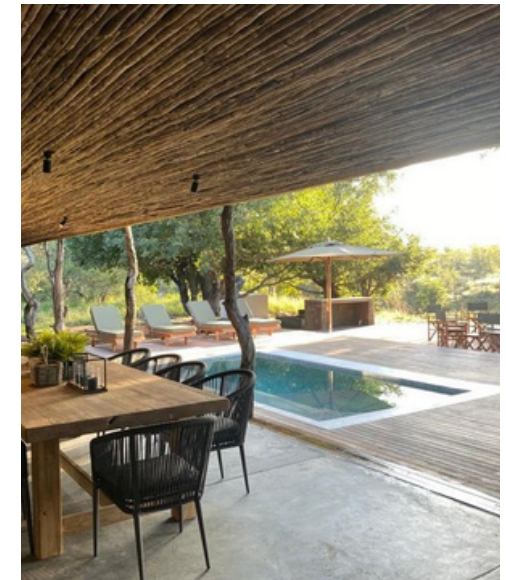

MONDZO LODGE

LOCATION: KLASERIE GAME RESERVE

INCLUSIONS: ACCOMMODATION, HOUSEKEEPING AND 2 GAME DRIVES PER DAY (FULLY CATERED OPTION ALSO AVAILABLE)

EXCLUSIONS: PARK FEES, MEALS, BEVERAGE, GRATUITIES, TRANSFERS, LAUNDRY AND ITEMS OF A PERSONAL NATURE

NO OF ROOMS: 4 (MAXIMUM 10 PEOPLE)

CHILD POLICY: CHILDREN OF ALL AGES WELCOME

ACTIVITIES: GAME DRIVES

CONTACT DETAILS

20 CONSTANTIA GLEN, LOCHNER
ROAD, CONSTANTIA, CAPE TOWN

www.greenafricasafaris.com
+27 72 135 1817