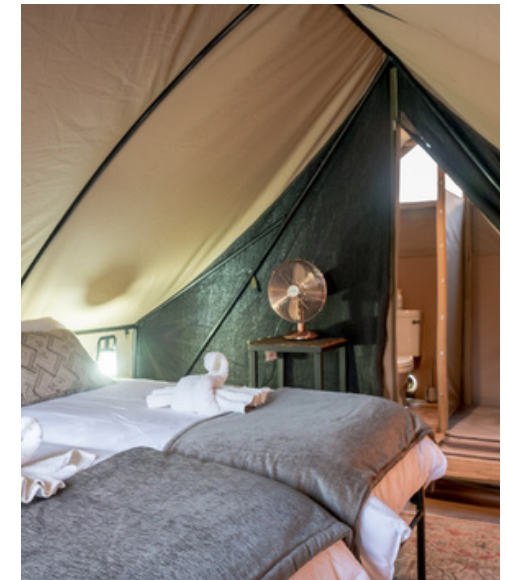

BUNDOX EXPLORER CAMP

LOCATION: BALULE GAME RESERVE

INCLUSIONS: ACCOMMODATION, MEALS AND ALL GAME ACTIVITIES (BEVERAGES CAN BE INCLUDED AT AN ADDITIONAL FEE)

EXCLUSIONS: VISAS, BEVERAGES, LAUNDRY, GRATUITIES, ITEMS OF A PERSONAL NATURE, FLIGHTS AND PARK FEES

NO OF ROOMS: 4 TENTS

CHILD POLICY: CHILDREN FROM 12 WELCOME

ACTIVITIES: GAME DRIVES AND GUIDED WALKS

CONTACT DETAILS

20 CONSTANTIA GLEN, LOCHNER
ROAD, CONSTANTIA, CAPE TOWN

www.greenafricasafaris.com
+27 72 135 1817