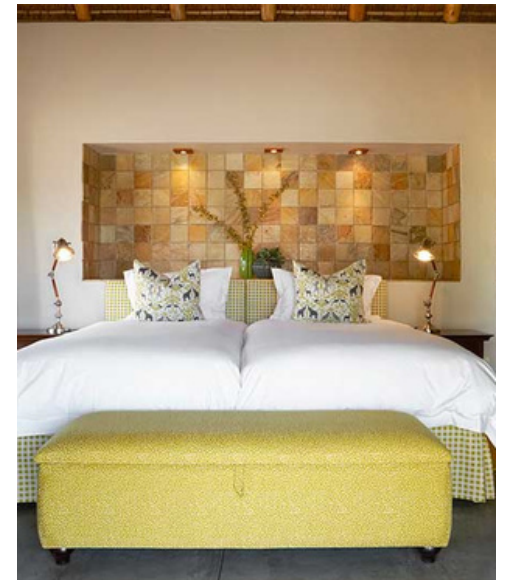

JACIS SABI HOUSE

LOCATION: SABI SAND GAME RESERVE

INCLUSIONS: ACCOMMODATION, MEALS, LOCAL BEVERAGES, GAME ACTIVITIES AND LAUNDRY SERVICES

EXCLUSIONS: PREMIUM BEVERAGES, VISAS, PARK FEES, GRATUITIES, ITEMS OF A PERSONAL NATURE AND FLIGHTS

NO OF ROOMS: 3

CHILD POLICY: CHILDREN OF ALL AGES WELCOME

ACTIVITIES: GAME DRIVES AND WALKING SAFARIS

CONTACT DETAILS

20 CONSTANTIA GLEN, LOCHNER
ROAD, CONSTANTIA, CAPE TOWN

www.greenafricasafaris.com
+27 72 135 1817