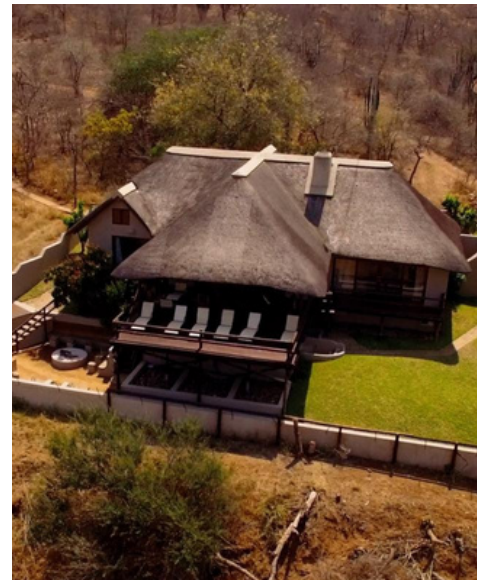

NYATI SAFARI LODGE

LOCATION: BALULE GAME RESERVE

INCLUSIONS: ACCOMMODATION, MEALS, LOCAL BEVERAGES,
HOUSEKEEPING AND 2 GAME DRIVES PER DAY

EXCLUSIONS: PARK FEES, GRATUITIES, TRANSFERS, LAUNDRY
AND ITEMS OF A PERSONAL NATURE

NO OF ROOMS: 2 - 6 BEDROOMS (ACCOMMODATING UP TO
14 GUESTS AT CHEETAH CAMP)

CHILD POLICY: CHILDREN OF ALL AGES WELCOME

ACTIVITIES: GAME DRIVES AND WALKING SAFARIS

CONTACT DETAILS

20 CONSTANTIA GLEN, LOCHNER
ROAD, CONSTANTIA, CAPE TOWN

www.greenafricasafaris.com
+27 72 135 1817