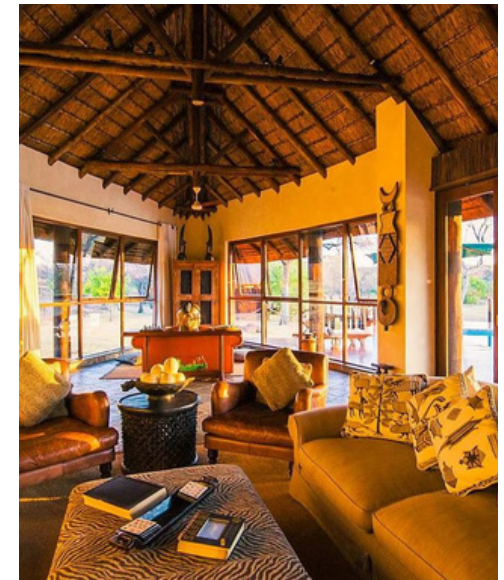

METSI LODGE

LOCATION: WATERBERG, SOUTH AFRICA

INCLUSIONS: ACCOMMODATION, ALL MEALS, GAME DRIVES AND SOFT DRINKS

EXCLUSIONS: PARK FEES, GRATUITIES, ITEMS OF A PERSONAL NATURE, TRANSFERS AND BEVERAGES

NO OF ROOMS: 5

CHILD POLICY: CHILDREN OF ALL AGES WELCOME

ACTIVITIES: GAME DRIVES

CONTACT DETAILS

20 CONSTANTIA GLEN, LOCHNER
ROAD, CONSTANTIA, CAPE TOWN

www.greenafricasafaris.com
+27 72 135 1817