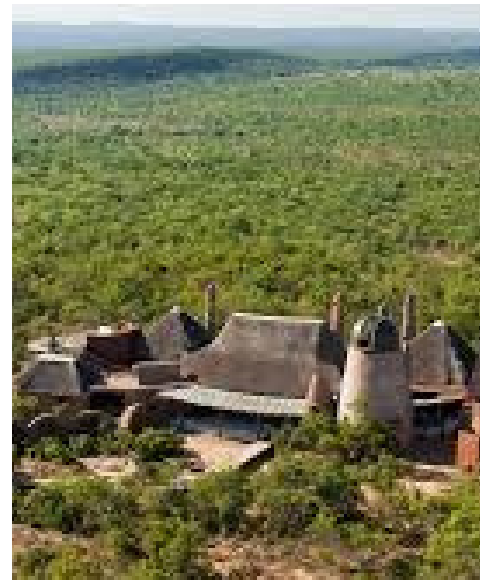

EXCLUSIONS: VISAS, FLIGHTS AND PARK FEES

NO OF ROOMS: 4 (ACCOMMODATES MAX 6 ADULTS AND 3 KIDS)

CHILD POLICY: CHILDREN OF ALL AGES WELCOME

ACTIVITIES: 30MINS PER DAY USE OF LEOBO'S 2 SEATER ROBINSON R-44 HELICOPTER, QUAD BIKE SAFARI, DIRT BIKE SAFARI, CROSS COUNTRY BUGGIES, FISHING, GAME DRIVES, DAY AT THE RIVER CAMP, DAY AT BEACH CAMP, AFTERNOONS AT MOUNTAIN LOOKOUT, ROCK ART VIEWING, CLIFF TOP MOUNTAIN WALKS, CAVE WALKS, PAINT BALLING - LAND BASED, CLAY PIGEON SHOOTING, CLIFF TOP CAMPING, HIPPO CAMPING, BIG 5 GAME DRIVE AT NEIGHBOURING RESERVE AND SPA TREATMENTS.