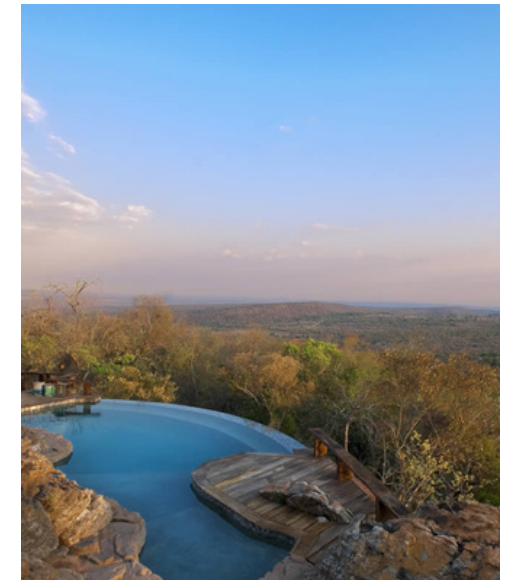

EXCLUSIONS: VISAS, FLIGHTS AND PARK FEES

NO OF ROOMS: 4 (ACCOMMODATES MAX 6 ADULTS AND 3 KIDS)

CHILD POLICY: CHILDREN OF ALL AGES WELCOME

ACTIVITIES: 30MINS PER DAY USE OF LEOBO'S 2 SEATER ROBINSON R-44 HELICOPTER, QUAD BIKE SAFARI, DIRT BIKE SAFARI, CROSS COUNTRY BUGGIES, FISHING, GAME DRIVES, DAY AT THE RIVER CAMP, DAY AT BEACH CAMP, AFTERNOONS AT MOUNTAIN LOOKOUT, ROCK ART VIEWING, CLIFF TOP MOUNTAIN WALKS, CAVE WALKS, PAINT BALLING - LAND BASED, CLAY PIGEON SHOOTING, CLIFF TOP CAMPING, HIPPO CAMPING, BIG 5 GAME DRIVE AT NEIGHBOURING RESERVE AND SPA TREATMENTS.