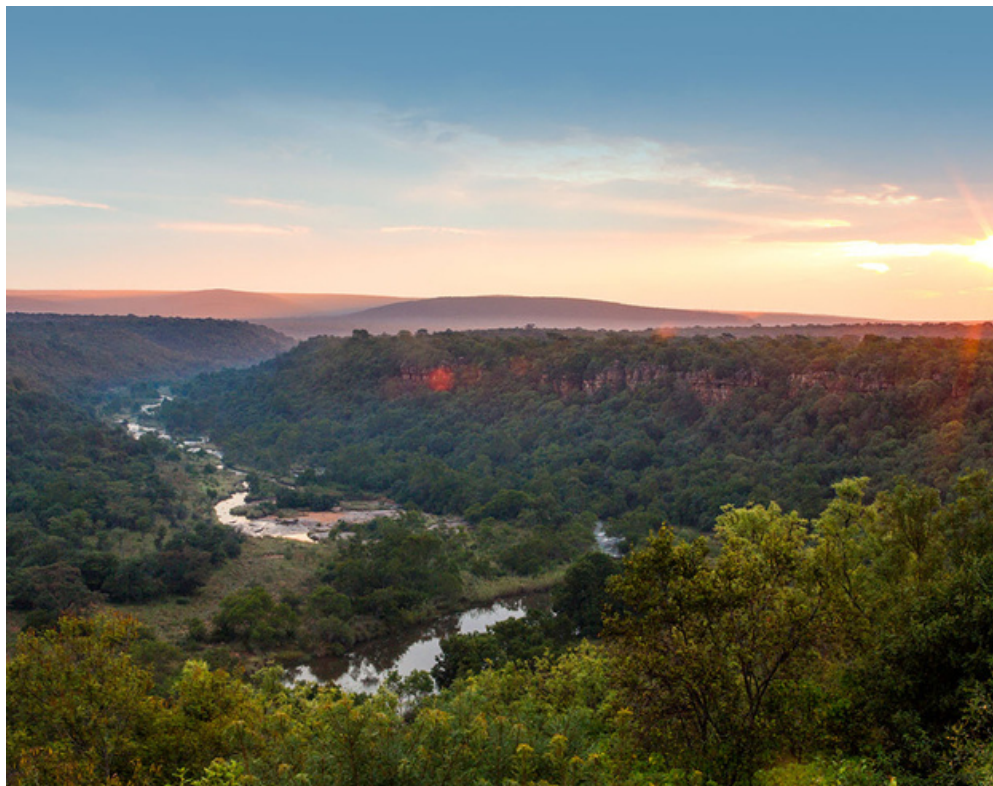

JEMBISA

LOCATION: WATERBERG, SOUTH AFRICA

INCLUSIONS: ACCOMMODATION, ALL MEALS,
PRIVATE GUIDE AND CHEF

EXCLUSIONS: BEVERAGES, ITEMS OF A PERSONAL
NATURE, TRANSFERS, GRATUITIES

NO OF ROOMS: 6 (5 DOUBLE ROOMS AND 1
CHILDRENS ROOM WITH 4 BUNK BEDS

CHILD POLICY: CHILDREN OF ALL AGES ARE
WELCOME

ACTIVITIES: GAME DRIVES

CONTACT DETAILS

20 CONSTANTIA GLEN, LOCHNER
ROAD, CONSTANTIA, CAPE TOWN

www.greenafricasafaris.com
+27 72 135 1817