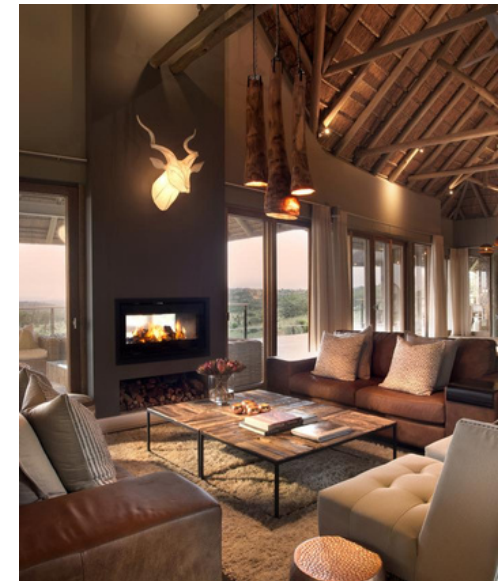

MHONDORO VILLA

LOCATION: WATERBERG, SOUTH AFRICA

INCLUSIONS: ACCOMMODATION, DAILY HOUSEKEEPING, ALL MEALS, TEAS & COFFEES, SOFT DRINKS, LOCAL BRANDED BEERS AND HAND-SELECT HOUSE WINES. TWO SAFARI ACTIVITIES PER DAY, INCLUDING GAME DRIVES IN OPEN VEHICLES OR WALKING SAFARIS

EXCLUSIONS: PREMIUM BEVERAGES, GRATUITIES AND ITEMS OF A PERSONAL NATURE

NO OF ROOMS: 3 (OPTION TO USE ADJACENT VILLA FOR 2 MORE ADULTS AND 2 MORE CHILDREN

CHILD POLICY: CHILDREN OF ALL AGES WELCOME

ACTIVITIES: GAME DRIVES AND WALKING SAFARIS

CONTACT DETAILS

20 CONSTANTIA GLEN, LOCHNER
ROAD, CONSTANTIA, CAPE TOWN

www.greenafricasafaris.com
+27 72 135 1817